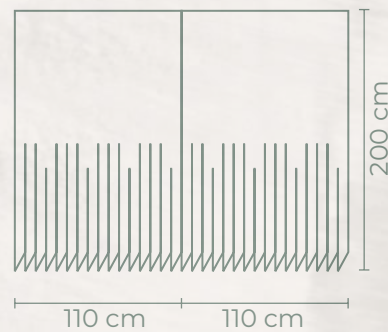

27

Stones

5075

28

Tropik® |

Elevating the Beauty
OF YOUR BATHROOM

Water
Repellent

Plastik C Halkalar Opsiyoneldir.
Plastic C Rings are optional.